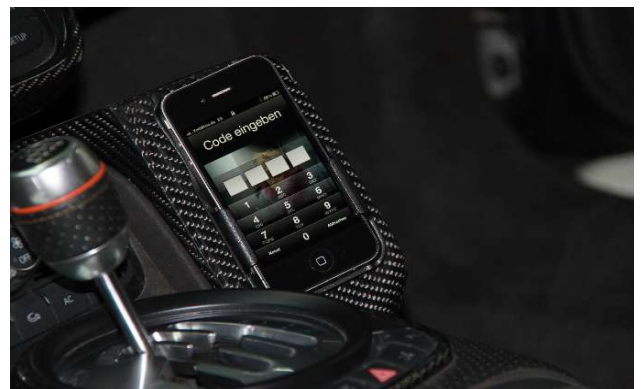

#### PPI R8 Threshold plate

High quality and great looking threshold plate with PPI logo. A visual upgrade that gives every R8 the perfect look when opening the door. Fits in minutes.

- 100% real Carbon Fibre
- Available in matte or glossy Carbon Fibre
- with PPI logo
- tailor made to suite every customer's demand
- Delivery time 2-3 weeks
- **Will fit all R8 models including Spyder/Cabriolet**

#### PPI R8 Kneepad combined with smartphone console (fits iphone, ipod, Blackberry, and other smartphones)

A very useful accessory which supports easy access to iPhone / Smartphone / iPod etc. which nicely into the center console. Situated at the perfect angle to allow optimal driver visibility any electronic device. Style, comfort and safety for the driver and passenger. Available in different materials, colours and finishes. Every combination possible with glossy or matte fibre, leather or alcantara in different colours.